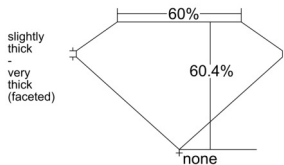

GIA®

FACSIMILE

GIA REPORT 6512102039

Verify this report at GIA.edu

GIA NATURAL DIAMOND DOSSIER®

December 31, 2024
GIA Report Number 6512102039
Shape and Cutting Style ..... Heart Brilliant
Measurements ..... 5.44 x 6.29 x 3.80 mm

GRADING RESULTS

Carat Weight ..... 0.79 carat
Color Grade ..... H
Clarity Grade SI1

ADDITIONAL GRADING INFORMATION

Polish ..... Excellent
Symmetry ..... Excellent
Fluorescence ..... None
Clarity Characteristics ..... Feather, Crystal, Cloud
Inscription(s): GIA 6512102039

PROPORTIONS

Profile not to actual proportions

GRADING SCALES

GIA COLOR SCALE		GIA CLARITY SCALE			
COLORLESS	D	VERY VERY SLIGHTLY INCLUDED	FLAWLESS		
	E		INTERNALLY FLAWLESS		
	F	VERY SLIGHTLY INCLUDED	VVS₁		
	G		VVS₂		
	H		VS₁		
	NEAR COLORLESS	I	SLIGHTLY INCLUDED	VS₂	
		J		SI₁	
		FAINT	K	INCLUDED	SI₂
			L		I₁
			M		I₂
VERT LIGHT	N	LIGHT	I₃		
	O				
	P				
	Q				
	R