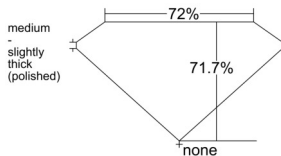

GIA®

FACSIMILE

GIA REPORT 6512107324

Verify this report at GIA.edu

GIA NATURAL DIAMOND DOSSIER®

January 01, 2025
GIA Report Number 6512107324
Shape and Cutting Style ..... Square Modified Brilliant
Measurements ..... 4.15 x 4.10 x 2.94 mm

GRADING RESULTS

Carat Weight ..... 0.41 carat
Color Grade ..... F
Clarity Grade VVS1

ADDITIONAL GRADING INFORMATION

Polish ..... Excellent
Symmetry ..... Very Good
Fluorescence ..... None
Clarity Characteristics ..... Feather
Inscription(s): GIA 6512107324

PROPORTIONS

Profile not to actual proportions

GRADING SCALES

GIA COLOR SCALE		GIA CLARITY SCALE		
COLORLESS	D	VERY VERY SLIGHTLY INCLUDED	FLAWLESS	
	E		INTERNALLY FLAWLESS	
	F		VVS₁	
	G		VVS₂	
	NEAR COLORLESS	H	VERY SLIGHTLY INCLUDED	VS₁
		I		VS₂
		J	SLIGHTLY INCLUDED	I₁
		K		I₂
		L		I₃
		M		
FAINT	N	INCLUDED		
	O			
	P			
	Q			
	R			
	S			
	T			
	U			
VERT LIGHT	V			
	W			
	X			
	Y			
LIGHT	Z