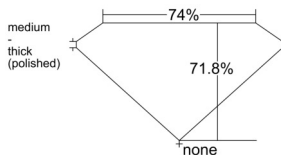

GIA®

FACSIMILE

GIA REPORT 6512113076

Verify this report at GIA.edu

GIA NATURAL DIAMOND DOSSIER®

February 04, 2025
GIA Report Number 6512113076
Shape and Cutting Style ..... Square Modified Brilliant
Measurements ..... 4.40 x 4.37 x 3.14 mm

GRADING RESULTS

Carat Weight ..... 0.50 carat
Color Grade ..... G
Clarity Grade SI2

ADDITIONAL GRADING INFORMATION

Polish ..... Very Good
Symmetry ..... Good
Fluorescence ..... None
Clarity Characteristics ..... Crystal
Inscription(s): GIA 6512113076

PROPORTIONS

Profile not to actual proportions

GRADING SCALES

GIA COLOR SCALE		GIA CLARITY SCALE			
COLORLESS	D	VERY VERY SLIGHTLY INCLUDED	FLAWLESS		
	E		INTERNALLY FLAWLESS		
	F	VERY SLIGHTLY INCLUDED	VVS₁		
	G		VVS₂		
	H		VS₁		
	NEAR COLORLESS	I	SLIGHTLY INCLUDED	VS₂	
		J		SI₁	
		FAINT	K	INCLUDED	SI₂
			L		I₁
			M		I₂
VERT LIGHT	N	LIGHT	I₃		
	O				
	P				
	Q				
	R