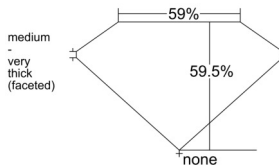

GIA®

FACSIMILE

GIA REPORT 6512118487

Verify this report at GIA.edu

GIA NATURAL DIAMOND DOSSIER®

January 02, 2025
GIA Report Number 6512118487
Shape and Cutting Style ..... Heart Brilliant
Measurements ..... 5.45 x 6.13 x 3.65 mm

GRADING RESULTS

Carat Weight ..... 0.72 carat
Color Grade ..... H
Clarity Grade VS1

ADDITIONAL GRADING INFORMATION

Polish ..... Excellent
Symmetry ..... Excellent
Fluorescence ..... None
Clarity Characteristics ..... Cloud
Inscription(s): GIA 6512118487

PROPORTIONS

Profile not to actual proportions

GRADING SCALES

GIA COLOR SCALE		GIA CLARITY SCALE			
COLORLESS	D	VERY VERY SLIGHTLY INCLUDED	FLAWLESS		
	E		INTERNALLY FLAWLESS		
	F	VERY SLIGHTLY INCLUDED	VVS₁		
	G		VVS₂		
	H		VS₁		
	NEAR COLORLESS	I	SLIGHTLY INCLUDED	VS₂	
		J		SI₁	
		FAINT	K	INCLUDED	SI₂
			L		I₁
			M		I₂
VERY LIGHT			N	LIGHT	I₃
			O		
			P		
	Q				
LIGHT	R				
	S				
	T				
	U				
	V				
	W				
	X				
	Y				
	Z