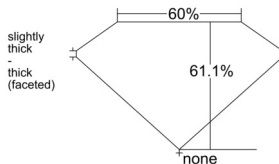

GIA®

FACSIMILE

GIA REPORT 6512137209

Verify this report at GIA.edu

GIA NATURAL DIAMOND DOSSIER®

January 06, 2025
GIA Report Number 6512137209
Shape and Cutting Style ..... Oval Brilliant
Measurements ..... 6.98 x 5.05 x 3.09 mm

GRADING RESULTS

Carat Weight ..... 0.71 carat
Color Grade ..... J
Clarity Grade VVS1

ADDITIONAL GRADING INFORMATION

Polish ..... Excellent
Symmetry ..... Excellent
Fluorescence ..... None
Clarity Characteristics..... Pinpoint, Cloud, Internal Graining,
Feather

Inscription(s): GIA 6512137209

PROPORTIONS

Profile not to actual proportions

GRADING SCALES

GIA COLOR SCALE		GIA CLARITY SCALE			
COLORLESS	D	VERY VERY SLIGHTLY INCLUDED	FLAWLESS		
	E		INTERNALLY FLAWLESS		
	F	VERY SLIGHTLY INCLUDED	VVS₁		
	G		VVS₂		
	H		VS₁		
	NEAR COLORLESS	I	SLIGHTLY INCLUDED	VS₂	
		J		SI₁	
		FAINT	K	INCLUDED	SI₂
			L		I₁
			M		I₂
VERT LIGHT	N	LIGHT	I₃		
	O				
	P				
	Q				
	R				
	S				
	T