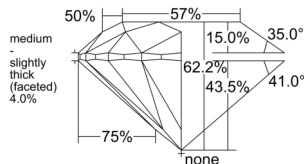

GIA®

FACSIMILE

GIA REPORT 6512147430

Verify this report at GIA.edu

GIA NATURAL DIAMOND DOSSIER®

January 07, 2025
GIA Report Number 6512147430
Shape and Cutting Style ..... Round Brilliant
Measurements ..... 4.33 - 4.36 x 2.71 mm

GRADING RESULTS

Carat Weight ..... 0.31 carat
Color Grade ..... D
Clarity Grade S11
Cut Grade ..... Excellent

ADDITIONAL GRADING INFORMATION

Polish ..... Excellent
Symmetry ..... Excellent
Fluorescence ..... None
Clarity Characteristics ..... Cloud
Inscription(s): GIA 6512147430

PROPORTIONS

Profile to actual proportions

GRADING SCALES

GIA COLOR SCALE	GIA CLARITY SCALE	GIA CUT SCALE	
D	FLAWLESS	EXCELLENT	
E	INTERNALLY FLAWLESS		
F		VVS₁	VERY GOOD
G	VVS₂		
H	VS₁	GOOD	
I	VS₂		
J	S1₁	FAIR	
K	S1₂		
L	I₁	POOR	
M	I₂		
N	I₃		
O			
P			
Q			
R			
S			
T			
U			
V			
W			
X			
Y			
Z