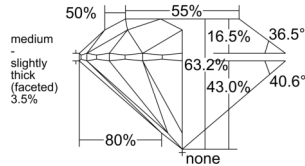

GIA®

FACSIMILE

GIA REPORT 6512148467

Verify this report at GIA.edu

GIA NATURAL DIAMOND DOSSIER®

January 07, 2025
GIA Report Number 6512148467
Shape and Cutting Style ..... Round Brilliant
Measurements ..... 5.61 - 5.65 x 3.56 mm

GRADING RESULTS

Carat Weight ..... 0.70 carat
Color Grade ..... H
Clarity Grade S11
Cut Grade ..... Excellent

ADDITIONAL GRADING INFORMATION

Polish ..... Excellent
Symmetry ..... Excellent
Fluorescence ..... Medium Blue
Clarity Characteristics ..... Crystal, Needle, Feather
Inscription(s): GIA 6512148467

PROPORTIONS

Profile to actual proportions