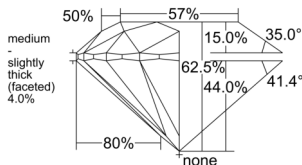

GIA®

FACSIMILE

GIA NATURAL DIAMOND DOSSIER®

January 08, 2025
GIA Report Number 6512155854
Shape and Cutting Style ..... Round Brilliant
Measurements ..... 5.63 - 5.68 x 3.54 mm

GRADING RESULTS

Carat Weight ..... 0.70 carat
Color Grade ..... J
Clarity Grade S11
Cut Grade ..... Excellent

ADDITIONAL GRADING INFORMATION

Polish ..... Excellent
Symmetry ..... Excellent
Fluorescence ..... None
Clarity Characteristics ..... Crystal
Inscription(s): GIA 6512155854

GIA REPORT 6512155854

Verify this report at GIA.edu

PROPORTIONS

Profile to actual proportions