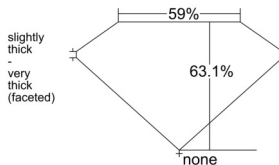

GIA®

FACSIMILE

GIA REPORT 6512162088

Verify this report at GIA.edu

GIA NATURAL DIAMOND DOSSIER®

January 09, 2025
GIA Report Number 6512162088
Shape and Cutting Style ..... Heart Brilliant
Measurements ..... 5.45 x 6.57 x 4.14 mm

GRADING RESULTS

Carat Weight ..... 0.92 carat
Color Grade ..... D
Clarity Grade VS1

ADDITIONAL GRADING INFORMATION

Polish ..... Excellent
Symmetry ..... Excellent
Fluorescence ..... None
Clarity Characteristics ..... Cloud, Crystal, Needle
Inscription(s): GIA 6512162088

PROPORTIONS

Profile not to actual proportions

GRADING SCALES

GIA COLOR SCALE		GIA CLARITY SCALE	
COLORLESS	D	VERY VERY SLIGHTLY INCLUDED	FLAWLESS
	E		INTERNALLY FLAWLESS
	F		VVS₁
	G		VVS₂
	H		VS₁
	I		VS₂
	J		SI₁
	K		SI₂
	L		I₁
	M		I₂
NEAR COLORLESS	N	SLIGHTLY INCLUDED	I₃
	O		
	P		
	Q		
FAINT	R		
	S		
	T		
	U		
VERT LIGHT	V		
	W		
	X		
	Y		
LIGHT	Z