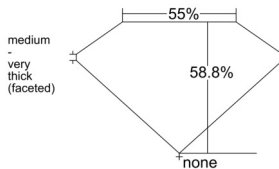

GIA®

FACSIMILE

GIA REPORT 6512163899

Verify this report at GIA.edu

GIA NATURAL DIAMOND DOSSIER®

January 10, 2025
GIA Report Number 6512163899
Shape and Cutting Style ..... Heart Brilliant
Measurements ..... 4.78 x 5.47 x 3.22 mm

GRADING RESULTS

Carat Weight ..... 0.50 carat
Color Grade ..... D
Clarity Grade VS1

ADDITIONAL GRADING INFORMATION

Polish ..... Excellent
Symmetry ..... Very Good
Fluorescence ..... None
Clarity Characteristics ..... Feather, Pinpoint, Cloud
Inscription(s): GIA 6512163899

PROPORTIONS

Profile not to actual proportions

GRADING SCALES

GIA COLOR SCALE		GIA CLARITY SCALE			
COLORLESS	D	VERY VERY SLIGHTLY INCLUDED	FLAWLESS		
	E		INTERNALLY FLAWLESS		
	F	VERY SLIGHTLY INCLUDED	VVS₁		
	G		VVS₂		
	H		VS₁		
	NEAR COLORLESS	I	SLIGHTLY INCLUDED	VS₂	
		J		SI₁	
		FAINT	K	INCLUDED	SI₂
			L		I₁
			M		I₂
VERT LIGHT	N	LIGHT	I₃		
	O				
	P				
	Q				
	R