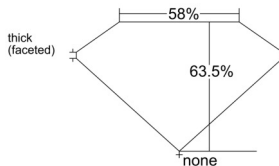

GIA®

FACSIMILE

GIA REPORT 6512164924

Verify this report at GIA.edu

GIA NATURAL DIAMOND DOSSIER®

January 08, 2025
GIA Report Number 6512164924
Shape and Cutting Style ..... Oval Brilliant
Measurements ..... 7.11 x 5.21 x 3.31 mm

GRADING RESULTS

Carat Weight ..... 0.80 carat
Color Grade ..... G
Clarity Grade VS2

ADDITIONAL GRADING INFORMATION

Polish ..... Excellent
Symmetry ..... Excellent
Fluorescence ..... None
Clarity Characteristics..... Crystal, Cloud, Feather
Inscription(s): GIA 6512164924

PROPORTIONS

Profile not to actual proportions

GRADING SCALES

GIA COLOR SCALE		GIA CLARITY SCALE			
COLORLESS	D	VERY VERY SLIGHTLY INCLUDED	FLAWLESS		
	E		INTERNALLY FLAWLESS		
	F	VERY SLIGHTLY INCLUDED	VVS₁		
	G		VVS₂		
	H		VS₁		
	NEAR COLORLESS	I	SLIGHTLY INCLUDED	VS₂	
		J		SI₁	
		FAINT	K	INCLUDED	SI₂
			L		I₁
			M		I₂
VERT LIGHT	N	INCLUDED	I₃		
	O				
	P				
	Q				
	R				
LIGHT	S				
	T				
	U				
	V				
	W				
X					
Y					
Z