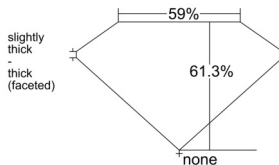

GIA®

FACSIMILE

GIA REPORT 6512170872

Verify this report at GIA.edu

GIA NATURAL DIAMOND DOSSIER®

January 09, 2025
GIA Report Number 6512170872
Shape and Cutting Style ..... Oval Brilliant
Measurements ..... 7.42 x 5.02 x 3.08 mm

GRADING RESULTS

Carat Weight ..... 0.76 carat
Color Grade ..... D
Clarity Grade VVS1

ADDITIONAL GRADING INFORMATION

Polish ..... Excellent
Symmetry ..... Very Good
Fluorescence ..... None
Clarity Characteristics ..... Pinpoint, Feather
Inscription(s): GIA 6512170872

PROPORTIONS

Profile not to actual proportions

GRADING SCALES

GIA COLOR SCALE		GIA CLARITY SCALE	
COLORLESS	D	VERY VERY SLIGHTLY INCLUDED	FLAWLESS
	E		INTERNALLY FLAWLESS
	F		VVS₁
	G		VVS₂
	H		VS₁
	I		VS₂
	J		SI₁
	K		SI₂
	L		I₁
	M		I₂
NEAR COLORLESS	N	SLIGHTLY INCLUDED	I₃
	O		
	P		
	Q		
FAINT	R		
	S		
	T		
	U		
VERT LIGHT	V		
	W		
	X		
	Y		
LIGHT	Z