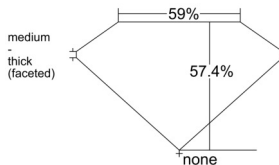

GIA®

FACSIMILE

GIA REPORT 6512171735

Verify this report at GIA.edu

GIA NATURAL DIAMOND DOSSIER®

January 09, 2025
GIA Report Number 6512171735
Shape and Cutting Style ..... Heart Brilliant
Measurements ..... 4.89 x 5.67 x 3.25 mm

GRADING RESULTS

Carat Weight ..... 0.53 carat
Color Grade ..... F
Clarity Grade VS2

ADDITIONAL GRADING INFORMATION

Polish ..... Excellent
Symmetry ..... Excellent
Fluorescence ..... None
Clarity Characteristics ..... Cloud, Crystal
Inscription(s): GIA 6512171735

PROPORTIONS

Profile not to actual proportions

GRADING SCALES

GIA COLOR SCALE		GIA CLARITY SCALE	
COLORLESS	D	VERY VERY SLIGHTLY INCLUDED	FLAWLESS
	E		INTERNALLY FLAWLESS
	F		VVS₁
	G		VVS₂
	H		VS₁
	I		VS₂
	J		SI₁
	K		SI₂
	L		I₁
	M		I₂
NEAR COLORLESS	N	SLIGHTLY INCLUDED	I₃
	O		
	P		
	Q		
FAINT	R		
	S		
	T		
	U		
VERT LIGHT	V		
	W		
	X		
	Y		
LIGHT	Z