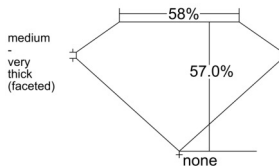

GIA®

FACSIMILE

GIA REPORT 6512173801

Verify this report at GIA.edu

GIA NATURAL DIAMOND DOSSIER®

January 09, 2025
GIA Report Number 6512173801
Shape and Cutting Style ..... Heart Brilliant
Measurements ..... 4.89 x 5.51 x 3.14 mm

GRADING RESULTS

Carat Weight ..... 0.50 carat
Color Grade ..... H
Clarity Grade SI1

ADDITIONAL GRADING INFORMATION

Polish ..... Excellent
Symmetry ..... Excellent
Fluorescence ..... None
Clarity Characteristics ..... Cloud, Crystal, Feather
Inscription(s): GIA 6512173801

PROPORTIONS

Profile not to actual proportions

GRADING SCALES

GIA COLOR SCALE		GIA CLARITY SCALE	
COLORLESS	D	VERY VERY SLIGHTLY INCLUDED	FLAWLESS
	E		INTERNALLY FLAWLESS
	F		VVS₁
	G		VVS₂
	H		VS₁
	I		VS₂
	J		SI₁
	K		SI₂
	L		I₁
	M		I₂
NEAR COLORLESS	N	SLIGHTLY INCLUDED	I₃
	O		
	P		
	Q		
FAINT	R		
	S		
	T		
	U		
VERT LIGHT	V		
	W		
	X		
	Y		
LIGHT	Z