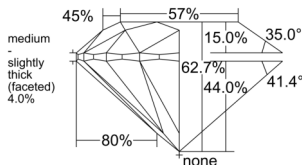

GIA®

FACSIMILE

GIA REPORT 6512174571

Verify this report at GIA.edu

GIA NATURAL DIAMOND DOSSIER®

January 09, 2025
GIA Report Number 6512174571
Shape and Cutting Style ..... Round Brilliant
Measurements ..... 4.18 - 4.20 x 2.63 mm

GRADING RESULTS

Carat Weight ..... 0.28 carat
Color Grade ..... D
Clarity Grade VS1
Cut Grade ..... Excellent

ADDITIONAL GRADING INFORMATION

Polish ..... Excellent
Symmetry ..... Excellent
Fluorescence ..... None
Clarity Characteristics ..... Needle, Pinpoint
Inscription(s): GIA 6512174571

PROPORTIONS

Profile to actual proportions

GRADING SCALES

GIA COLOR SCALE

COLORLESS	D
	E
	F
	G
	H
	I
	J
NEAR COLORLESS	K
	L
FAIN	M
	N
	O
	P
VERY LIGHT	Q
	R
	S
	T
	U
	V
LIGHT	W
	X
	Y
	Z

GIA CLARITY SCALE

FLAWLESS	INTERNAL FLAWLESS	
		FLAWLESS
VERY VERY SLIGHTLY INCLUDED	VVS₁	
	VVS₂	
VERY SLIGHTLY INCLUDED	VS₁	
	VS₂	
SLIGHTLY INCLUDED	SI₁	
	SI₂	
INCLUDED	I₁	
	I₂	
	I₃	

GIA CUT SCALE

EXCELLENT
VERY GOOD
GOOD
FAIR
POOR