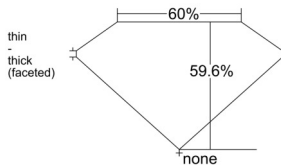

GIA®

FACSIMILE

GIA REPORT 6512177780

Verify this report at GIA.edu

GIA NATURAL DIAMOND DOSSIER®

January 09, 2025
GIA Report Number 6512177780
Shape and Cutting Style ..... Heart Brilliant
Measurements ..... 4.50 x 5.16 x 3.08 mm

GRADING RESULTS

Carat Weight ..... 0.40 carat
Color Grade ..... F
Clarity Grade VS2

ADDITIONAL GRADING INFORMATION

Polish ..... Excellent
Symmetry ..... Excellent
Fluorescence ..... None
Clarity Characteristics ..... Feather, Crystal
Inscription(s): GIA 6512177780

PROPORTIONS

Profile not to actual proportions

GRADING SCALES

GIA COLOR SCALE		GIA CLARITY SCALE			
COLORLESS	D	VERY VERY SLIGHTLY INCLUDED	FLAWLESS		
	E		INTERNALLY FLAWLESS		
	F		VVS₁		
	NEAR COLORLESS	G	VERY SLIGHTLY INCLUDED	VVS₂	
		H		VS₁	
		FAINT	I	SLIGHTLY INCLUDED	VS₂
			J		SI₁
			K	SLIGHTLY INCLUDED	SI₂
	LIGHT	L	INCLUDED	I₁	
		M		I₂	
N		I₃			
O					
P					
Q					
R