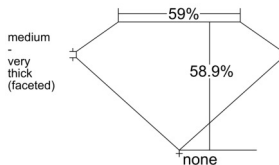

GIA®

FACSIMILE

GIA REPORT 6512177938

Verify this report at GIA.edu

GIA NATURAL DIAMOND DOSSIER®

January 10, 2025
GIA Report Number 6512177938
Shape and Cutting Style ..... Heart Brilliant
Measurements ..... 4.73 x 5.57 x 3.28 mm

GRADING RESULTS

Carat Weight ..... 0.50 carat
Color Grade ..... H
Clarity Grade SI1

ADDITIONAL GRADING INFORMATION

Polish ..... Excellent
Symmetry ..... Excellent
Fluorescence ..... None
Clarity Characteristics ..... Crystal, Feather
Inscription(s): GIA 6512177938

PROPORTIONS

Profile not to actual proportions

GRADING SCALES

GIA COLOR SCALE		GIA CLARITY SCALE			
COLORLESS	D	VERY VERY SLIGHTLY INCLUDED	FLAWLESS		
	E		INTERNALLY FLAWLESS		
	F	VERY SLIGHTLY INCLUDED	VVS₁		
	G		VVS₂		
	H		VS₁		
	NEAR COLORLESS	I	SLIGHTLY INCLUDED	VS₂	
		J		SI₁	
		FAINT	K	INCLUDED	SI₂
			L		I₁
			M		I₂
VERT LIGHT	N	LIGHT	I₃		
	O				
	P				
	Q				
	R				
	S				
	T