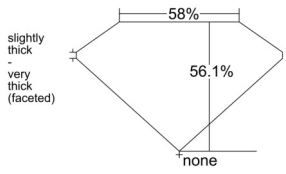

GIA®

FACSIMILE

GIA REPORT 6512177962

Verify this report at GIA.edu

GIA NATURAL DIAMOND DOSSIER®

January 09, 2025
GIA Report Number 6512177962
Shape and Cutting Style ..... Heart Brilliant
Measurements ..... 4.96 x 5.58 x 3.13 mm

GRADING RESULTS

Carat Weight ..... 0.51 carat
Color Grade ..... G
Clarity Grade VS2

ADDITIONAL GRADING INFORMATION

Polish ..... Excellent
Symmetry ..... Excellent
Fluorescence ..... None
Clarity Characteristics..... Crystal, Cloud, Feather
Inscription(s): GIA 6512177962

PROPORTIONS

Profile not to actual proportions

GRADING SCALES

GIA COLOR SCALE		GIA CLARITY SCALE			
COLORLESS	D	VERY VERY SLIGHTLY INCLUDED	FLAWLESS		
	E		INTERNALLY FLAWLESS		
	F	VERY SLIGHTLY INCLUDED	VVS₁		
	G		VVS₂		
	H		VS₁		
	NEAR COLORLESS	I	SLIGHTLY INCLUDED	VS₂	
		J		SI₁	
		FAINT	K	INCLUDED	SI₂
			L		I₁
			M		I₂
VERT LIGHT	N	LIGHT	I₃		
	O				
	P				
	Q				
	R