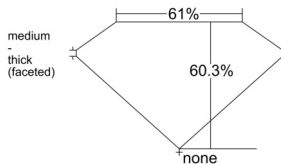

GIA®

FACSIMILE

GIA REPORT 6512178166

Verify this report at GIA.edu

GIA NATURAL DIAMOND DOSSIER®

January 10, 2025
GIA Report Number 6512178166
Shape and Cutting Style ..... Heart Brilliant
Measurements ..... 5.52 x 6.51 x 3.93 mm

GRADING RESULTS

Carat Weight ..... 0.81 carat
Color Grade I
Clarity Grade VS2

ADDITIONAL GRADING INFORMATION

Polish ..... Excellent
Symmetry ..... Very Good
Fluorescence ..... None
Clarity Characteristics ..... Crystal, Cloud, Feather
Inscription(s): GIA 6512178166

PROPORTIONS

Profile not to actual proportions

GRADING SCALES

GIA COLOR SCALE		GIA CLARITY SCALE			
COLORLESS	D	NEAR COLORLESS	FLAWLESS		
	E		INTERNALLY FLAWLESS		
	F		VERY VERY SLIGHTLY INCLUDED	VVS₁	
	G			VVS₂	
	H			VERY SLIGHTLY INCLUDED	VS₁
	I		VS₂		
	J		SLIGHTLY INCLUDED	SI₁	
	K			SI₂	
	L			INCLUDED	I₁
	M				I₂
N	I₃				
O					
P					
Q					
R					
S					
T					
U					
V					
W					
X					
Y					
Z