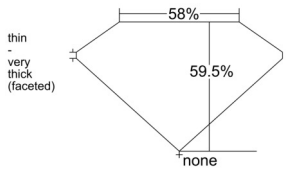

GIA®

FACSIMILE

GIA REPORT 6512182997

Verify this report at GIA.edu

GIA NATURAL DIAMOND DOSSIER®

January 10, 2025
GIA Report Number 6512182997
Shape and Cutting Style ..... Heart Brilliant
Measurements ..... 4.47 x 5.03 x 2.99 mm

GRADING RESULTS

Carat Weight ..... 0.40 carat
Color Grade ..... F
Clarity Grade VS2

ADDITIONAL GRADING INFORMATION

Polish ..... Excellent
Symmetry ..... Excellent
Fluorescence ..... None
Clarity Characteristics ..... Crystal
Inscription(s): GIA 6512182997

PROPORTIONS

Profile not to actual proportions

GRADING SCALES

GIA COLOR SCALE		GIA CLARITY SCALE			
COLORLESS	D	VERY VERY SLIGHTLY INCLUDED	FLAWLESS		
	E		INTERNALLY FLAWLESS		
	F		VVS₁		
	NEAR COLORLESS	G	VVS₂		
		H	VERY SLIGHTLY INCLUDED	VS₁	
		I		VS₂	
		FAINT	J	SLIGHTLY INCLUDED	SI₁
	K		SI₂		
	L		INCLUDED		I₁
	M			I₂	
N	I₃				
VERT LIGHT	O				
	P				
	Q				
	R				
	LIGHT	S			
		T			
		U			
		V			
W					
X					
Y					
Z