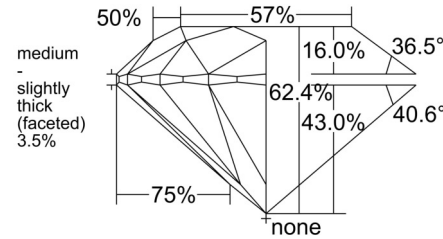

GIA NATURAL DIAMOND GRADING REPORT

January 16, 2025

GIA Report Number 6512186981

Shape and Cutting Style Round Brilliant

Measurements 6.90 - 6.93 x 4.31 mm

GRADING RESULTS

Carat Weight 1.27 carat

Color Grade F

Clarity Grade VVS1

Cut Grade Excellent

ADDITIONAL GRADING INFORMATION

Polish Excellent

Symmetry Excellent

Fluorescence None

Inscription(s): GIA 6512186981

Comments: Internal graining is not shown. Surface graining is not shown.

PROPORTIONS

Profile to actual proportions

CLARITY CHARACTERISTICS

KEY TO SYMBOLS*
 Feather

* Red symbols denote internal characteristics (inclusions). Green or black symbols denote external characteristics (blemishes). Diagram is an approximate representation of the diamond, and symbols shown indicate type, position, and approximate size of clarity characteristics. All clarity characteristics may not be shown. Details of finish are not shown.