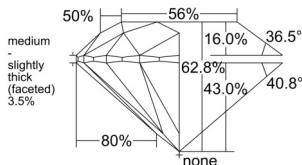

GIA®

FACSIMILE

GIA NATURAL DIAMOND DOSSIER®

January 13, 2025
GIA Report Number 6512192135
Shape and Cutting Style ..... Round Brilliant
Measurements ..... 5.82 - 5.86 x 3.67 mm

GRADING RESULTS

Carat Weight ..... 0.77 carat
Color Grade I
Clarity Grade S11
Cut Grade ..... Excellent

ADDITIONAL GRADING INFORMATION

Polish ..... Excellent
Symmetry ..... Excellent
Fluorescence ..... None
Clarity Characteristics ..... Cloud, Crystal
Inscription(s): GIA 6512192135

GIA REPORT 6512192135

Verify this report at GIA.edu

PROPORTIONS

Profile to actual proportions