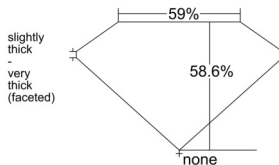

GIA®

FACSIMILE

GIA REPORT 6512198625

Verify this report at GIA.edu

GIA NATURAL DIAMOND DOSSIER®

January 16, 2025
GIA Report Number 6512198625
Shape and Cutting Style ..... Heart Brilliant
Measurements ..... 4.79 x 5.55 x 3.25 mm

GRADING RESULTS

Carat Weight ..... 0.51 carat
Color Grade ..... F
Clarity Grade VS2

ADDITIONAL GRADING INFORMATION

Polish ..... Excellent
Symmetry ..... Excellent
Fluorescence ..... None
Clarity Characteristics ..... Cloud, Crystal
Inscription(s): GIA 6512198625

PROPORTIONS

Profile not to actual proportions

GRADING SCALES

GIA COLOR SCALE		GIA CLARITY SCALE			
COLORLESS	D	VERY SLIGHTLY INCLUDED	FLAWLESS		
	E		INTERNALLY FLAWLESS		
	F		VVS₁		
	G		VVS₂		
	NEAR COLORLESS	H	SLIGHTLY INCLUDED	VS₁	
		I		VS₂	
		FAINT	J	INCLUDED	SI₁
			K		SI₂
	L		I₁		
	M		I₂		
N	I₃				
O					
VERT LIGHT	P	INCLUDED			
	Q				
	R				
	S				
	T				
	U				
	V				
LIGHT	W				
	X				
	Y				
	Z