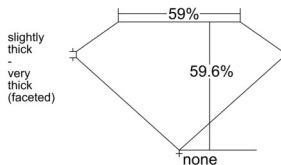

GIA®

FACSIMILE

GIA REPORT 6512199844

Verify this report at GIA.edu

GIA NATURAL DIAMOND DOSSIER®

January 13, 2025
GIA Report Number 6512199844
Shape and Cutting Style ..... Heart Brilliant
Measurements ..... 5.31 x 6.18 x 3.68 mm

GRADING RESULTS

Carat Weight ..... 0.71 carat
Color Grade ..... H
Clarity Grade VVS2

ADDITIONAL GRADING INFORMATION

Polish ..... Excellent
Symmetry ..... Excellent
Fluorescence ..... None
Clarity Characteristics ..... Cloud, Indented Natural
Inscription(s): GIA 6512199844

PROPORTIONS

Profile not to actual proportions

GRADING SCALES

GIA COLOR SCALE		GIA CLARITY SCALE			
COLORLESS	D	VERY VERY SLIGHTLY INCLUDED	FLAWLESS		
	E		INTERNALLY FLAWLESS		
	F	VERY SLIGHTLY INCLUDED	VVS₁		
	G		VVS₂		
	H		VS₁		
	NEAR COLORLESS	I	SLIGHTLY INCLUDED	VS₂	
		J		SI₁	
		FAINT	K	INCLUDED	SI₂
			L		I₁
			M		I₂
VERTICALLY LIGHT	N	LIGHT	I₃		
	O				
	P				
	Q				
	R				
LIGHT	S				
	T				
	U				
	V				
	W				
X					
Y					
Z