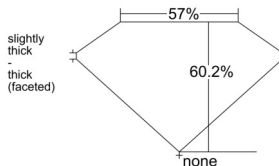

GIA®

FACSIMILE

GIA REPORT 6512205804

Verify this report at GIA.edu

GIA NATURAL DIAMOND DOSSIER®

January 14, 2025
GIA Report Number 6512205804
Shape and Cutting Style ..... Pear Brilliant
Measurements ..... 6.58 x 4.01 x 2.41 mm

GRADING RESULTS

Carat Weight ..... 0.38 carat
Color Grade ..... G
Clarity Grade VS2

ADDITIONAL GRADING INFORMATION

Polish ..... Excellent
Symmetry ..... Very Good
Fluorescence ..... None
Clarity Characteristics ..... Crystal, Cloud
Inscription(s): GIA 6512205804

PROPORTIONS

Profile not to actual proportions

GRADING SCALES

GIA COLOR SCALE		GIA CLARITY SCALE			
COLORLESS	D	VERY VERY SLIGHTLY INCLUDED	FLAWLESS		
	E		INTERNALLY FLAWLESS		
	F	VERY SLIGHTLY INCLUDED	VVS₁		
	G		VVS₂		
	H		VS₁		
	NEAR COLORLESS	I	SLIGHTLY INCLUDED	VS₂	
		J		SI₁	
		FAINT	K	INCLUDED	SI₂
			L		I₁
			M		I₂
VERT LIGHT	N	LIGHT	I₃		
	O				
	P				
	Q				
	R