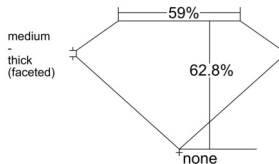

GIA®

FACSIMILE

GIA REPORT 6512206792

Verify this report at GIA.edu

GIA NATURAL DIAMOND DOSSIER®

January 15, 2025
GIA Report Number 6512206792
Shape and Cutting Style ..... Pear Brilliant
Measurements ..... 7.26 x 4.59 x 2.88 mm

GRADING RESULTS

Carat Weight ..... 0.59 carat
Color Grade ..... K
Clarity Grade VS2

ADDITIONAL GRADING INFORMATION

Polish ..... Excellent
Symmetry ..... Excellent
Fluorescence ..... None
Clarity Characteristics..... Crystal, Cloud, Feather, Needle
Inscription(s): GIA 6512206792

PROPORTIONS

Profile not to actual proportions

GRADING SCALES

GIA COLOR SCALE		GIA CLARITY SCALE	
COLORLESS	D	VERY VERY SLIGHTLY INCLUDED	FLAWLESS
	E		INTERNALLY FLAWLESS
	F		VVS₁
	G		VVS₂
	H		VS₁
	I		VS₂
	J		SI₁
	K		SI₂
	L		I₁
	M		I₂
NEAR COLORLESS	N	SLIGHTLY INCLUDED	I₃
	O		
	P		
	Q		
FAINT	R		
	S		
	T		
	U		
VERT LIGHT	V		
	W		
	X		
	Y		
LIGHT	Z