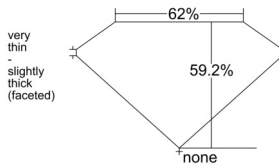

GIA®

FACSIMILE

GIA REPORT 6512212993

Verify this report at GIA.edu

GIA NATURAL DIAMOND DOSSIER®

January 15, 2025
GIA Report Number 6512212993
Shape and Cutting Style ..... Heart Brilliant
Measurements ..... 5.94 x 6.81 x 4.03 mm

GRADING RESULTS

Carat Weight ..... 0.90 carat
Color Grade L
Clarity Grade VVS2

ADDITIONAL GRADING INFORMATION

Polish ..... Excellent
Symmetry ..... Excellent
Fluorescence ..... Faint
Clarity Characteristics ..... Pinpoint, Cloud
Inscription(s): GIA 6512212993

PROPORTIONS

Profile not to actual proportions

GRADING SCALES

GIA COLOR SCALE		GIA CLARITY SCALE			
COLORLESS	D	VERY SLIGHTLY INCLUDED	FLAWLESS		
	E		INTERNALLY FLAWLESS		
	F		VVS₁		
	G		VVS₂		
	NEAR COLORLESS	H	VERY SLIGHTLY INCLUDED	VS₁	
		I		VS₂	
		FAINT	J	SLIGHTLY INCLUDED	S₁
			K		S₂
	L		I₁		
	M		I₂		
LIGHT	N	INCLUDED	I₃		
	O				
	P				
	Q				
	R				
	S