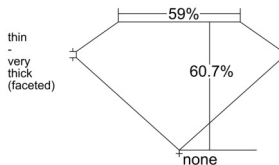

GIA®

FACSIMILE

GIA REPORT 6512213840

Verify this report at GIA.edu

GIA NATURAL DIAMOND DOSSIER®

January 16, 2025
GIA Report Number 6512213840
Shape and Cutting Style ..... Heart Brilliant
Measurements ..... 4.34 x 5.14 x 3.12 mm

GRADING RESULTS

Carat Weight ..... 0.40 carat
Color Grade ..... D
Clarity Grade SI2

ADDITIONAL GRADING INFORMATION

Polish ..... Excellent
Symmetry ..... Excellent
Fluorescence ..... None
Clarity Characteristics..... Crystal, Feather
Inscription(s): GIA 6512213840

PROPORTIONS

Profile not to actual proportions

GRADING SCALES

GIA COLOR SCALE		GIA CLARITY SCALE			
COLORLESS	D	VERY VERY SLIGHTLY INCLUDED	FLAWLESS		
	E		INTERNALLY FLAWLESS		
	F	VERY SLIGHTLY INCLUDED	VVS₁		
	G		VVS₂		
	H		VS₁		
	NEAR COLORLESS	I	SLIGHTLY INCLUDED	VS₂	
		J		SI₁	
		FAINT	K	INCLUDED	SI₂
			L		I₁
			M		I₂
VERT LIGHT	N	LIGHT	I₃		
	O				
	P				
	Q				
	R