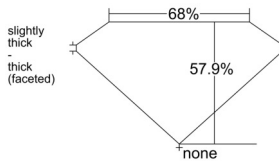

GIA®

FACSIMILE

GIA REPORT 6512214430

Verify this report at GIA.edu

GIA NATURAL DIAMOND DOSSIER®

January 16, 2025
GIA Report Number 6512214430
Shape and Cutting Style ..... Heart Brilliant
Measurements ..... 4.05 x 4.75 x 2.75 mm

GRADING RESULTS

Carat Weight ..... 0.31 carat
Color Grade ..... E
Clarity Grade VVS1

ADDITIONAL GRADING INFORMATION

Polish ..... Excellent
Symmetry ..... Excellent
Fluorescence ..... Faint
Clarity Characteristics..... Needle, Pinpoint, Cloud, Feather
Inscription(s): GIA 6512214430

PROPORTIONS

Profile not to actual proportions

GRADING SCALES

GIA COLOR SCALE		GIA CLARITY SCALE			
COLORLESS	D	VERY VERY SLIGHTLY INCLUDED	FLAWLESS		
	E		INTERNALLY FLAWLESS		
	F	VERY SLIGHTLY INCLUDED	VVS₁		
	G		VVS₂		
	H		VS₁		
	NEAR COLORLESS	I	SLIGHTLY INCLUDED	VS₂	
		J		SI₁	
		FAINT	K	INCLUDED	SI₂
			L		I₁
			M		I₂
VERT LIGHT	N	LIGHT	I₃		
	O				
	P				
	Q				
	R				
	S				
	T