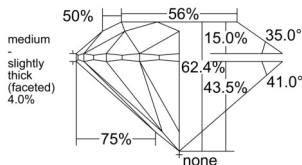

GIA®

FACSIMILE

GIA NATURAL DIAMOND DOSSIER®

January 16, 2025
GIA Report Number 6512215156
Shape and Cutting Style ..... Round Brilliant
Measurements ..... 4.75 - 4.78 x 2.97 mm

GRADING RESULTS

Carat Weight ..... 0.41 carat
Color Grade ..... H
Clarity Grade VS2
Cut Grade ..... Excellent

ADDITIONAL GRADING INFORMATION

Polish ..... Excellent
Symmetry ..... Excellent
Fluorescence ..... None
Clarity Characteristics ..... Cloud
Inscription(s): GIA 6512215156

GIA REPORT 6512215156

Verify this report at GIA.edu

PROPORTIONS

Profile to actual proportions