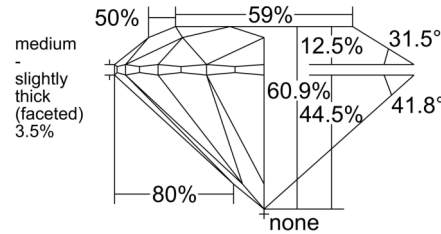

GIA NATURAL DIAMOND GRADING REPORT

January 20, 2025
 GIA Report Number 6512223447
 Shape and Cutting Style Round Brilliant
 Measurements 8.29 - 8.34 x 5.06 mm

GRADING RESULTS

Carat Weight 2.12 carat
 Color Grade K
 Clarity Grade SI1
 Cut Grade Excellent

Profile to actual proportions

CLARITY CHARACTERISTICS

KEY TO SYMBOLS*

-  Twinning Wisp
-  Feather
-  Knot
-  Needle

* Red symbols denote internal characteristics (inclusions). Green or black symbols denote external characteristics (blemishes). Diagram is an approximate representation of the diamond, and symbols shown indicate type, position, and approximate size of clarity characteristics. All clarity characteristics may not be shown. Details of finish are not shown.