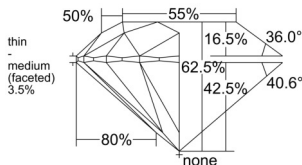

GIA®

FACSIMILE

GIA REPORT 6512223522

Verify this report at GIA.edu

GIA NATURAL DIAMOND DOSSIER®

January 20, 2025
GIA Report Number 6512223522
Shape and Cutting Style ..... Round Brilliant
Measurements ..... 5.24 - 5.28 x 3.29 mm

GRADING RESULTS

Carat Weight ..... 0.56 carat
Color Grade ..... H
Clarity Grade S11
Cut Grade ..... Excellent

ADDITIONAL GRADING INFORMATION

Polish ..... Excellent
Symmetry ..... Excellent
Fluorescence ..... None
Clarity Characteristics ..... Crystal
Inscription(s): GIA 6512223522

PROPORTIONS

GRADING SCALES

GIA COLOR SCALE

COLOREDNESS	D
	E
	F
	G
	H
	I
	J
NEAR COLORLESS	K
	L
FADING	M
	N
	O
	P
	Q
	R
	S
	T
	U
	V
	W
	X
	Y
LIGHT	Z

GIA CLARITY SCALE

GIA CUT SCALE

EXCELLENT	VERY GOOD	GOOD	FAIR	POOR	GIA CUT SCALE	
						EXCELLENT
VERY GOOD	GOOD	GOOD	FAIR	POOR	GIA CUT SCALE	
						VERY GOOD
GOOD	GOOD	GOOD	FAIR	POOR	GIA CUT SCALE	
						GOOD
FAIR	GOOD	GOOD	FAIR	POOR	GIA CUT SCALE	
						FAIR
POOR	GOOD	GOOD	FAIR	POOR	GIA CUT SCALE	
						POOR