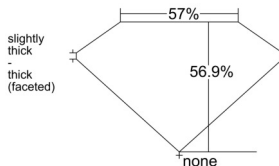

GIA®

FACSIMILE

GIA REPORT 6512223837

Verify this report at GIA.edu

GIA NATURAL DIAMOND DOSSIER®

January 16, 2025
GIA Report Number 6512223837
Shape and Cutting Style ..... Heart Brilliant
Measurements ..... 5.05 x 5.53 x 3.15 mm

GRADING RESULTS

Carat Weight ..... 0.50 carat
Color Grade ..... G
Clarity Grade VS1

ADDITIONAL GRADING INFORMATION

Polish ..... Excellent
Symmetry ..... Excellent
Fluorescence ..... None
Clarity Characteristics ..... Crystal, Cloud
Inscription(s): GIA 6512223837

PROPORTIONS

Profile not to actual proportions

GRADING SCALES

GIA COLOR SCALE		GIA CLARITY SCALE	
COLORLESS	D	VERY VERY SLIGHTLY INCLUDED	FLAWLESS
	E		INTERNALLY FLAWLESS
	F		VVS₁
	G		VVS₂
	H		VS₁
	I		VS₂
	J		SI₁
	K		SI₂
	L		I₁
	M		I₂
NEAR COLORLESS	N	SLIGHTLY INCLUDED	I₃
	O		
	P		
	Q		
FAINT	R		
	S		
	T		
	U		
VERT LIGHT	V		
	W		
	X		
	Y		
LIGHT	Z