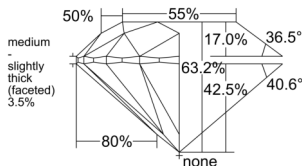

GIA®

FACSIMILE

GIA REPORT 6512225923

Verify this report at GIA.edu

GIA NATURAL DIAMOND DOSSIER®

January 16, 2025
GIA Report Number 6512225923
Shape and Cutting Style ..... Round Brilliant
Measurements ..... 4.89 - 4.93 x 3.10 mm

GRADING RESULTS

Carat Weight ..... 0.46 carat
Color Grade ..... H
Clarity Grade VS1
Cut Grade ..... Excellent

ADDITIONAL GRADING INFORMATION

Polish ..... Excellent
Symmetry ..... Excellent
Fluorescence ..... Medium Blue
Clarity Characteristics..... Cloud, Crystal, Pinpoint
Inspection(s): GIA 6512225923

PROPORTIONS

Profile to actual proportions

GRADING SCALES

GIA COLOR SCALE	GIA CLARITY SCALE	GIA CUT SCALE
COLOURLESS	FLAWLESS	EXCELLENT
D	INTERNALLY FLAWLESS	
E	VVS₁	VERY GOOD
F		
G	VVS₂	
H	VS₁	GOOD
I	VS₂	
J	SI₁	FAIR
K	SI₂	
L	I₁	POOR
M		
N	I₂	
O	I₃	
P		
Q		
R		
S		
T		
U		
V		
W		
X		
Y		
Z