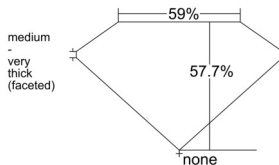

GIA®

FACSIMILE

GIA REPORT 6512229484

Verify this report at GIA.edu

GIA NATURAL DIAMOND DOSSIER®

January 17, 2025
GIA Report Number 6512229484
Shape and Cutting Style ..... Heart Brilliant
Measurements ..... 4.46 x 5.14 x 2.97 mm

GRADING RESULTS

Carat Weight ..... 0.40 carat
Color Grade ..... D
Clarity Grade VS2

ADDITIONAL GRADING INFORMATION

Polish ..... Excellent
Symmetry ..... Very Good
Fluorescence ..... None
Clarity Characteristics..... Cloud, Crystal, Feather, Cavity
Inscription(s): GIA 6512229484

PROPORTIONS

Profile not to actual proportions

GRADING SCALES

GIA COLOR SCALE		GIA CLARITY SCALE	
COLORLESS	D	VERY VERY SLIGHTLY INCLUDED	FLAWLESS
	E		INTERNALLY FLAWLESS
	F		VVS₁
	G		VVS₂
	H		VS₁
	I		VS₂
	J		SI₁
	K		SI₂
	L		I₁
	M		I₂
NEAR COLORLESS	N	SLIGHTLY INCLUDED	I₃
	O		
	P		
	Q		
FAINT	R		
	S		
	T		
	U		
VERT LIGHT	V		
	W		
	X		
	Y		
LIGHT	Z