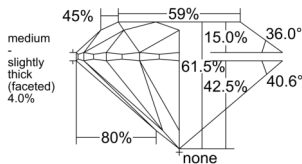

GIA®

FACSIMILE

GIA REPORT 6512231034

Verify this report at GIA.edu

GIA NATURAL DIAMOND DOSSIER®

January 17, 2025
GIA Report Number 6512231034
Shape and Cutting Style ..... Round Brilliant
Measurements ..... 4.36 - 4.39 x 2.69 mm

GRADING RESULTS

Carat Weight ..... 0.32 carat
Color Grade ..... D
Clarity Grade VS2
Cut Grade ..... Excellent

ADDITIONAL GRADING INFORMATION

Polish ..... Excellent
Symmetry ..... Excellent
Fluorescence ..... None
Clarity Characteristics ..... Cloud, Crystal
Inscription(s): GIA 6512231034

PROPORTIONS

Profile to actual proportions

GRADING SCALES

GIA COLOR SCALE

COLOREDNESS	D
	E
	F
	G
	H
	I
	J
NEAR COLORLESS	K
	L
FAIN	M
	N
	O
	P
	R
	S
	T
	U
	V
	W
	X
	Y
LIGHT	Z

GIA CLARITY SCALE

VERY VERY SLIGHTLY INCLUDED	FLAWLESS
	INTERNALLY FLAWLESS
VERY SLIGHTLY INCLUDED	VVS₁
	VVS₂
SLIGHTLY INCLUDED	VS₁
	VS₂
INCLUDED	SI₁
	SI₂
	I₁
	I₂
	I₃

GIA CUT SCALE

EXCELLENT
VERY GOOD
GOOD
FAIR
POOR