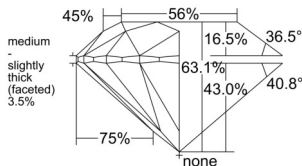

GIA®

FACSIMILE

GIA REPORT 6512246123

Verify this report at GIA.edu

GIA NATURAL DIAMOND DOSSIER®

January 21, 2025
GIA Report Number 6512246123
Shape and Cutting Style ..... Round Brilliant
Measurements ..... 5.34 - 5.39 x 3.39 mm

GRADING RESULTS

Carat Weight ..... 0.60 carat
Color Grade ..... K
Clarity Grade VVS2
Cut Grade ..... Excellent

ADDITIONAL GRADING INFORMATION

Polish ..... Excellent
Symmetry ..... Excellent
Fluorescence ..... Medium Blue
Clarity Characteristics ..... Cloud
Inscription(s): GIA 6512246123

PROPORTIONS

Profile to actual proportions

GRADING SCALES

GIA COLOR SCALE	GIA CLARITY SCALE	GIA CUT SCALE	
D	FLAWLESS	EXCELLENT	
E	INTERNALLY FLAWLESS		
F		VVS₁	VERY GOOD
G	VVS₂		
H	VS₁	GOOD	
I	VS₂		
J	SI₁	FAIR	
K	SI₂		
L	I₁	POOR	
M	I₂		
N	I₃		
O			
P			
Q			
R			
S			
T			
U			
V			
W			
X			
Y			
Z