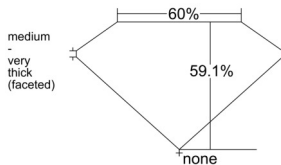

GIA®

FACSIMILE

GIA REPORT 6512249404

Verify this report at GIA.edu

GIA NATURAL DIAMOND DOSSIER®

January 21, 2025
GIA Report Number 6512249404
Shape and Cutting Style ..... Heart Brilliant
Measurements ..... 5.40 x 6.05 x 3.58 mm

GRADING RESULTS

Carat Weight ..... 0.70 carat
Color Grade ..... J
Clarity Grade VS2

ADDITIONAL GRADING INFORMATION

Polish ..... Excellent
Symmetry ..... Very Good
Fluorescence ..... None
Clarity Characteristics..... Cloud, Crystal, Feather
Inscription(s): GIA 6512249404

PROPORTIONS

Profile not to actual proportions

GRADING SCALES

GIA COLOR SCALE		GIA CLARITY SCALE	
COLORLESS	D	VERY VERY SLIGHTLY INCLUDED	FLAWLESS
	E		INTERNALLY FLAWLESS
	F		VVS₁
	G		VVS₂
	H		VS₁
	I		VS₂
	J		SI₁
	K		SI₂
	L		I₁
	M		I₂
NEAR COLORLESS	N	SLIGHTLY INCLUDED	I₃
	O		
	P		
	Q		
FAINT	R		
	S		
	T		
	U		
VERT LIGHT	V		
	W		
	X		
	Y		
LIGHT	Z