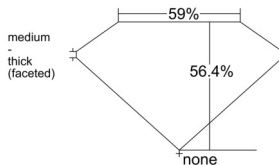

GIA®

FACSIMILE

GIA REPORT 6512251344

Verify this report at GIA.edu

GIA NATURAL DIAMOND DOSSIER®

January 21, 2025
GIA Report Number 6512251344
Shape and Cutting Style ..... Heart Brilliant
Measurements ..... 4.98 x 5.62 x 3.17 mm

GRADING RESULTS

Carat Weight ..... 0.51 carat
Color Grade ..... G
Clarity Grade VS1

ADDITIONAL GRADING INFORMATION

Polish ..... Excellent
Symmetry ..... Very Good
Fluorescence ..... None
Clarity Characteristics..... Crystal, Pinpoint
Inscription(s): GIA 6512251344

PROPORTIONS

Profile not to actual proportions

GRADING SCALES

GIA COLOR SCALE		GIA CLARITY SCALE			
COLORLESS	D	VERY VERY SLIGHTLY INCLUDED	FLAWLESS		
	E		INTERNALLY FLAWLESS		
	F	VERY SLIGHTLY INCLUDED	VVS₁		
	G		VVS₂		
	H		VS₁		
	NEAR COLORLESS	I	SLIGHTLY INCLUDED	VS₂	
		J		SI₁	
		FAINT	K	INCLUDED	SI₂
			L		I₁
			M		I₂
VERT LIGHT	N	INCLUDED	I₃		
	O				
	P				
	Q				
	R				
	S				
	T				
LIGHT	U				
	V				
	W				
	X				
Y					
Z