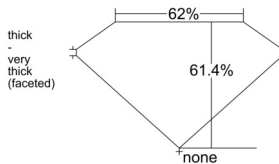

GIA®

FACSIMILE

GIA REPORT 6512252700

Verify this report at GIA.edu

GIA NATURAL DIAMOND DOSSIER®

January 21, 2025
GIA Report Number 6512252700
Shape and Cutting Style ..... Pear Brilliant
Measurements ..... 6.88 x 4.38 x 2.69 mm

GRADING RESULTS

Carat Weight ..... 0.50 carat
Color Grade ..... H
Clarity Grade VS2

ADDITIONAL GRADING INFORMATION

Polish ..... Excellent
Symmetry ..... Very Good
Fluorescence ..... None
Clarity Characteristics..... Cloud, Crystal, Feather
Inscription(s): GIA 6512252700

PROPORTIONS

Profile not to actual proportions

GRADING SCALES

GIA COLOR SCALE		GIA CLARITY SCALE	
COLORLESS	D	VERY VERY SLIGHTLY INCLUDED	FLAWLESS
	E		INTERNALLY FLAWLESS
	F		VVS₁
	G		VVS₂
	H		VS₁
	I		VS₂
	J		SI₁
	K		SI₂
	L		I₁
	M		I₂
NEAR COLORLESS	N	SLIGHTLY INCLUDED	I₃
	O		
	P		
	Q		
FAINT	R		
	S		
	T		
	U		
VERT LIGHT	V		
	W		
	X		
	Y		
COLORLESS	Z