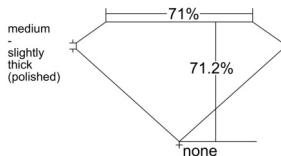

GIA®

FACSIMILE

GIA REPORT 6512255951

Verify this report at GIA.edu

GIA NATURAL DIAMOND DOSSIER®

January 22, 2025
GIA Report Number 6512255951
Shape and Cutting Style ..... **Square Modified Brilliant**
Measurements ..... 5.25 x 5.15 x 3.66 mm

GRADING RESULTS

Carat Weight ..... 0.82 carat
Color Grade ..... H
Clarity Grade VVS1

ADDITIONAL GRADING INFORMATION

Polish ..... Excellent
Symmetry ..... Excellent
Fluorescence ..... None
Clarity Characteristics..... Pinpoint, Internal Graining
Inscription(s): GIA 6512255951

PROPORTIONS

Profile not to actual proportions

GRADING SCALES

GIA COLOR SCALE		GIA CLARITY SCALE	
COLORLESS	D	VERY VERY SLIGHTLY INCLUDED	FLAWLESS
	E		INTERNALLY FLAWLESS
	F		VVS₁
	G		VVS₂
	H		VS₁
	I		VS₂
	J		SI₁
	K		SI₂
	L		I₁
	M		I₂
NEAR COLORLESS	N	SLIGHTLY INCLUDED	I₃
	O		
	P		
	Q		
FAINT	R		
	S		
	T		
	U		
VERT LIGHT	V		
	W		
	X		
	Y		
LIGHT	Z