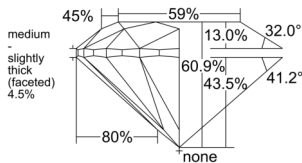

GIA®

FACSIMILE

GIA REPORT 6512259242

Verify this report at GIA.edu

GIA NATURAL DIAMOND DOSSIER®

March 28, 2025
GIA Report Number 6512259242
Shape and Cutting Style ..... Round Brilliant
Measurements ..... 3.67 - 3.68 x 2.24 mm

GRADING RESULTS

Carat Weight ..... 0.18 carat
Color Grade ..... D
Clarity Grade VVS1
Cut Grade ..... Excellent

ADDITIONAL GRADING INFORMATION

Polish ..... Excellent
Symmetry ..... Excellent
Fluorescence ..... Medium Blue
Clarity Characteristics ..... Pinpoint
Inscription(s): GIA 6512259242

PROPORTIONS

Profile to actual proportions

GRADING SCALES

GIA COLOR SCALE

COLORLESS	D
	E
	F
	G
	H
	I
	J
NEAR COLORLESS	K
	L
	M
Faint	N
	O
	P
	Q
	R
	S
	T
	U
	V
	W
	X
	Y
Light	Z

GIA CLARITY SCALE

	FLAWLESS
	INTERNALLY FLAWLESS
VERY VERY SLIGHTLY INCLUDED	VVS₁
	VVS₂
VERY SLIGHTLY INCLUDED	VS₁
	VS₂
SLIGHTLY INCLUDED	SI₁
	SI₂
	I₁
	I₂
INCLUDED	I₃

GIA CUT SCALE

	EXCELLENT
	VERY GOOD
	GOOD
	FAIR
	POOR