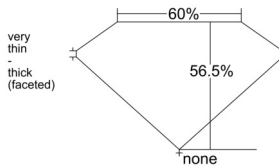

GIA®

FACSIMILE

GIA REPORT 6512265650

Verify this report at GIA.edu

GIA NATURAL DIAMOND DOSSIER®

January 23, 2025
GIA Report Number 6512265650
Shape and Cutting Style ..... Heart Brilliant
Measurements ..... 5.42 x 6.33 x 3.58 mm

GRADING RESULTS

Carat Weight ..... 0.71 carat
Color Grade I
Clarity Grade S11

ADDITIONAL GRADING INFORMATION

Polish ..... Excellent
Symmetry ..... Excellent
Fluorescence ..... None
Clarity Characteristics..... Feather, Cloud, Crystal
Inscription(s): GIA 6512265650

PROPORTIONS

Profile not to actual proportions

GRADING SCALES

GIA COLOR SCALE		GIA CLARITY SCALE			
COLORLESS	D	VERY VERY SLIGHTLY INCLUDED	FLAWLESS		
	E		INTERNALLY FLAWLESS		
	F	VERY SLIGHTLY INCLUDED	VVS₁		
	G		VVS₂		
	H		VS₁		
	NEAR COLORLESS	I	SLIGHTLY INCLUDED	VS₂	
		J		S1₁	
		FAINT	K	INCLUDED	S1₂
			L		I₁
			M		I₂
VERT LIGHT	N	INCLUDED	I₃		
	O				
	P				
	Q				
	R				
LIGHT	S				
	T				
	U				
	V				
	W				
X					
Y					
Z