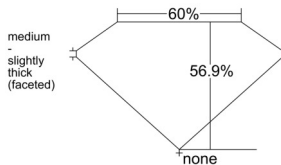

GIA®

FACSIMILE

GIA REPORT 6512265982

Verify this report at GIA.edu

GIA NATURAL DIAMOND DOSSIER®

January 23, 2025
GIA Report Number 6512265982
Shape and Cutting Style ..... Heart Brilliant
Measurements ..... 4.93 x 5.57 x 3.17 mm

GRADING RESULTS

Carat Weight ..... 0.51 carat
Color Grade I
Clarity Grade VS2

ADDITIONAL GRADING INFORMATION

Polish ..... Excellent
Symmetry ..... Very Good
Fluorescence ..... None
Clarity Characteristics..... Cloud, Needle, Feather
Inscription(s): GIA 6512265982

PROPORTIONS

Profile not to actual proportions

GRADING SCALES

GIA COLOR SCALE		GIA CLARITY SCALE			
COLORLESS	D	VERY VERY SLIGHTLY INCLUDED	FLAWLESS		
	E		INTERNALLY FLAWLESS		
	F		VVS₁		
	NEAR COLORLESS	G	VVS₂		
		H	VERY SLIGHTLY INCLUDED	VS₁	
		I		VS₂	
		FAINT	J	SLIGHTLY INCLUDED	SI₁
			K		SI₂
	L		INCLUDED		I₁
	M			I₂	
VERT LIGHT	N		INCLUDED	I₃	
	O				
	P				
	Q				
	R				
LIGHT	S				
	T				
	U				
	V				
	W				
X					
Y					
Z