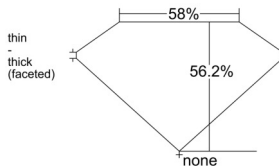

GIA®

FACSIMILE

GIA REPORT 6512273494

Verify this report at GIA.edu

GIA NATURAL DIAMOND DOSSIER®

January 23, 2025
GIA Report Number 6512273494
Shape and Cutting Style ..... Heart Brilliant
Measurements ..... 4.74 x 5.55 x 3.12 mm

GRADING RESULTS

Carat Weight ..... 0.47 carat
Color Grade ..... E
Clarity Grade VS1

ADDITIONAL GRADING INFORMATION

Polish ..... Excellent
Symmetry ..... Very Good
Fluorescence ..... Faint
Clarity Characteristics ..... Feather
Inscription(s): GIA 6512273494

PROPORTIONS

Profile not to actual proportions

GRADING SCALES

GIA COLOR SCALE		GIA CLARITY SCALE			
COLORLESS	D	VERY VERY SLIGHTLY INCLUDED	FLAWLESS		
	E		INTERNALLY FLAWLESS		
	F	VERY SLIGHTLY INCLUDED	VVS₁		
	G		VVS₂		
	H		VS₁		
	NEAR COLORLESS	I	SLIGHTLY INCLUDED	VS₂	
		J		SI₁	
		FAINT	K	INCLUDED	SI₂
			L		I₁
			M		I₂
VERT LIGHT	N	LIGHT	I₃		
	O				
	P				
	Q				
	R				
	S				
	T