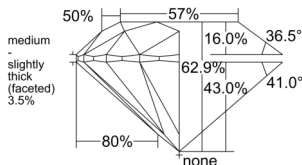

GIA®

FACSIMILE

GIA REPORT 6512282690

Verify this report at GIA.edu

GIA NATURAL DIAMOND DOSSIER®

January 24, 2025
GIA Report Number 6512282690
Shape and Cutting Style ..... Round Brilliant
Measurements ..... 4.84 - 4.87 x 3.05 mm

GRADING RESULTS

Carat Weight ..... 0.44 carat
Color Grade I
Clarity Grade S11
Cut Grade ..... Excellent

ADDITIONAL GRADING INFORMATION

Polish ..... Excellent
Symmetry ..... Excellent
Fluorescence ..... None
Clarity Characteristics ..... Crystal, Cloud
Inscription(s): GIA 6512282690

PROPORTIONS

GRADING SCALES

GIA COLOR SCALE

COLORESS	D
	E
	F
	G
	H
	I
	J
NEAR COLORESS	K
	L
FANIT	M
	N
	O
	P
VERY LIGHT	Q
	R
	S
	T
	U
	V
	W
	X
	Y
LIGHT	Z

GIA CLARITY SCALE

FLAWLESS	INTERNAL FLAWLESS	
		FLAWLESS
VERY VERY SLIGHTLY INCLUDED	VVS₁	
	VVS₂	
VERY SLIGHTLY INCLUDED	VS₁	
	VS₂	
SLIGHTLY INCLUDED	SI₁	
	SI₂	
INCLUDED	I₁	
	I₂	
	I₃	

GIA CUT SCALE

EXCELLENT
VERY GOOD
GOOD
FAIR
POOR