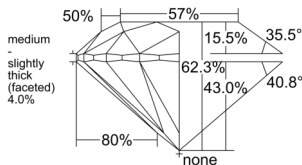

GIA®

FACSIMILE

GIA REPORT 6512285333

Verify this report at GIA.edu

GIA NATURAL DIAMOND DOSSIER®

January 24, 2025
GIA Report Number 6512285333
Shape and Cutting Style ..... Round Brilliant
Measurements ..... 5.65 - 5.69 x 3.54 mm

GRADING RESULTS

Carat Weight ..... 0.71 carat
Color Grade ..... E
Clarity Grade SI2
Cut Grade ..... Excellent

ADDITIONAL GRADING INFORMATION

Polish ..... Excellent
Symmetry ..... Excellent
Fluorescence ..... None
Clarity Characteristics ..... Crystal, Cloud
Inscription(s): GIA 6512285333

PROPORTIONS

Profile to actual proportions