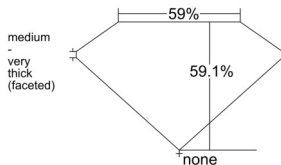

GIA®

FACSIMILE

GIA REPORT 6512292568

Verify this report at GIA.edu

GIA NATURAL DIAMOND DOSSIER®

January 27, 2025
GIA Report Number 6512292568
Shape and Cutting Style ..... Heart Brilliant
Measurements ..... 4.75 x 5.58 x 3.30 mm

GRADING RESULTS

Carat Weight ..... 0.52 carat
Color Grade ..... F
Clarity Grade VS1

ADDITIONAL GRADING INFORMATION

Polish ..... Excellent
Symmetry ..... Very Good
Fluorescence ..... None
Clarity Characteristics ..... Feather, Pinpoint
Inscription(s): GIA 6512292568

PROPORTIONS

Profile not to actual proportions

GRADING SCALES

GIA COLOR SCALE		GIA CLARITY SCALE			
COLORLESS	D	VERY VERY SLIGHTLY INCLUDED	FLAWLESS		
	E		INTERNALLY FLAWLESS		
	F	VERY SLIGHTLY INCLUDED	VVS₁		
	G		VVS₂		
	H		VS₁		
	NEAR COLORLESS	I	VERY SLIGHTLY INCLUDED	VS₂	
		J		SI₁	
		FAINT	K	SLIGHTLY INCLUDED	SI₂
			L		I₁
			M		I₂
VERT LIGHT	N	INCLUDED	I₃		
	O				
	P				
	Q				
	R				
	S				
	T				
LIGHT	U				
	V				
	W				
	X				
Y					
Z