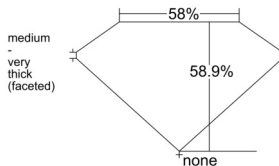

GIA®

FACSIMILE

GIA REPORT 6512296660

Verify this report at GIA.edu

GIA NATURAL DIAMOND DOSSIER®

January 28, 2025
GIA Report Number 6512296660
Shape and Cutting Style ..... Heart Brilliant
Measurements ..... 5.34 x 6.22 x 3.66 mm

GRADING RESULTS

Carat Weight ..... 0.71 carat
Color Grade I
Clarity Grade VS2

ADDITIONAL GRADING INFORMATION

Polish ..... Excellent
Symmetry ..... Excellent
Fluorescence ..... None
Clarity Characteristics..... Crystal, Feather
Inscription(s): GIA 6512296660

PROPORTIONS

Profile not to actual proportions

GRADING SCALES

GIA COLOR SCALE		GIA CLARITY SCALE			
COLORLESS	D	VERY VERY SLIGHTLY INCLUDED	FLAWLESS		
	E		INTERNALLY FLAWLESS		
	F	VERY SLIGHTLY INCLUDED	VVS₁		
	G		VVS₂		
	H		VS₁		
	NEAR COLORLESS	I	SLIGHTLY INCLUDED	VS₂	
		J		SI₁	
		FAINT	K	INCLUDED	SI₂
			L		I₁
			M		I₂
VERTICALLY LIGHT	N	INCLUDED	I₃		
	O				
	P				
	Q				
	R				
LIGHT	S				
	T				
	U				
	V				
	W				
	X				
Y					
Z