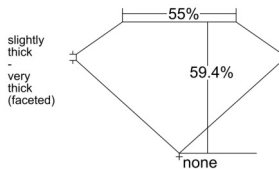

GIA®

FACSIMILE

GIA REPORT 6512305497

Verify this report at GIA.edu

GIA NATURAL DIAMOND DOSSIER®

January 28, 2025
GIA Report Number 6512305497
Shape and Cutting Style ..... Heart Brilliant
Measurements ..... 4.65 x 5.53 x 3.28 mm

GRADING RESULTS

Carat Weight ..... 0.51 carat
Color Grade ..... E
Clarity Grade VVS2

ADDITIONAL GRADING INFORMATION

Polish ..... Excellent
Symmetry ..... Excellent
Fluorescence ..... None
Clarity Characteristics ..... Pinpoint
Inscription(s): GIA 6512305497

PROPORTIONS

Profile not to actual proportions

GRADING SCALES

GIA COLOR SCALE		GIA CLARITY SCALE		
COLORLESS	D	VERY VERY SLIGHTLY INCLUDED	FLAWLESS	
	E		INTERNALLY FLAWLESS	
	F		VVS₁	
	G		VVS₂	
	NEAR COLORLESS	H	VERY SLIGHTLY INCLUDED	VS₁
		I		VS₂
		J	SLIGHTLY INCLUDED	I₁
		K		I₂
		L		I₃
		M		
FAINT	N			
	O			
	P			
	Q			
	R			
	S			
	T			
	U			
VERT LIGHT	V			
	W			
	X			
	Y			
LIGHT	Z